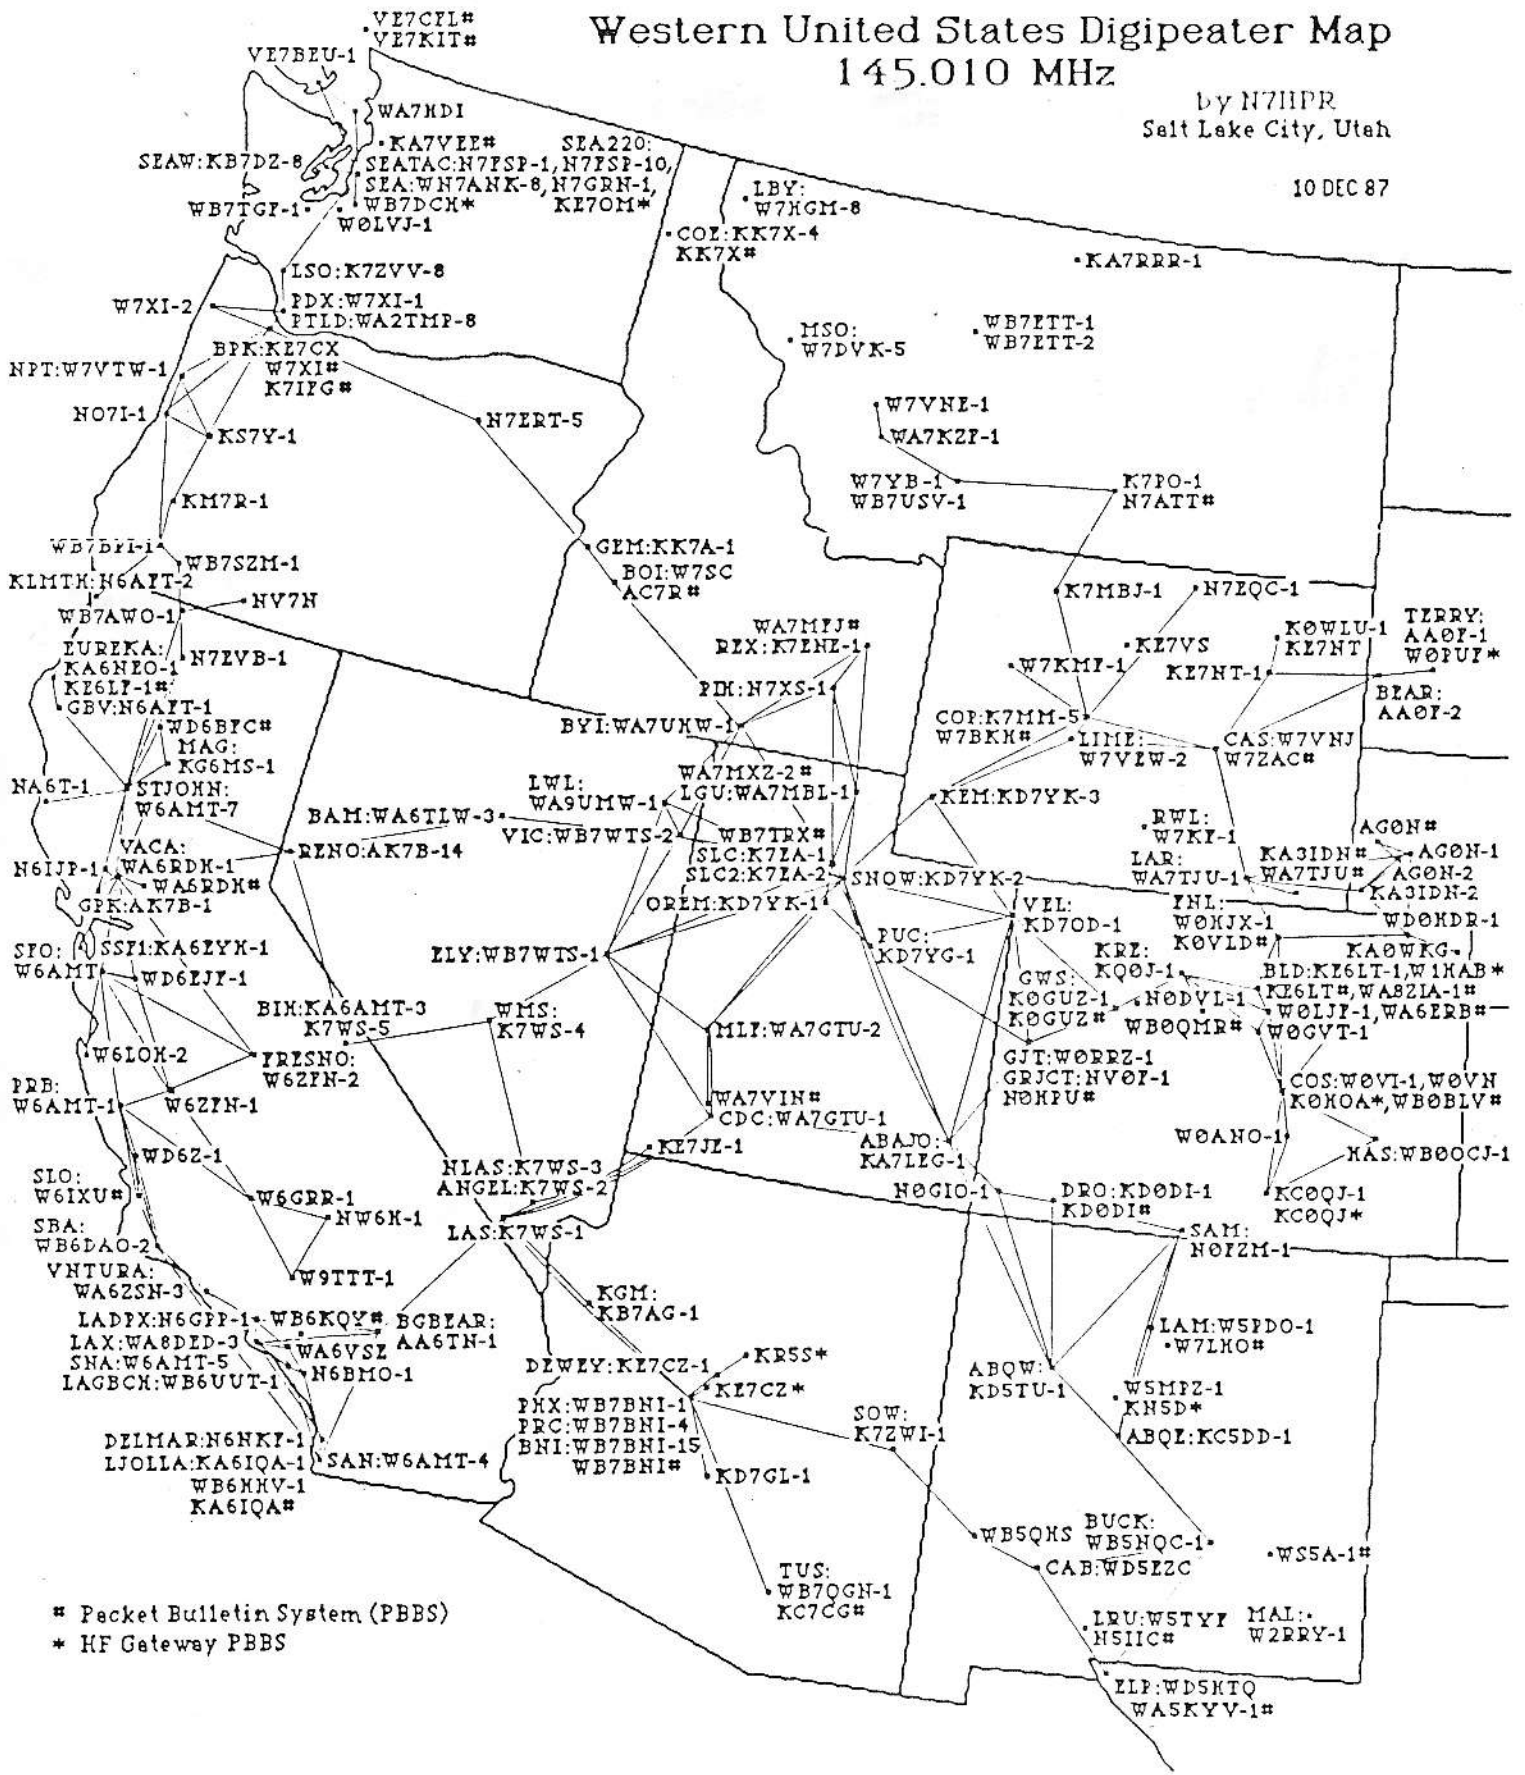

# Western United States Digipeater Map

## 145.010 MHz

by N7HPR  
Salt Lake City, Utah

10 DEC 87

\* Packet Bulletin System (PBBS)  
\* HF Gateway PBBS