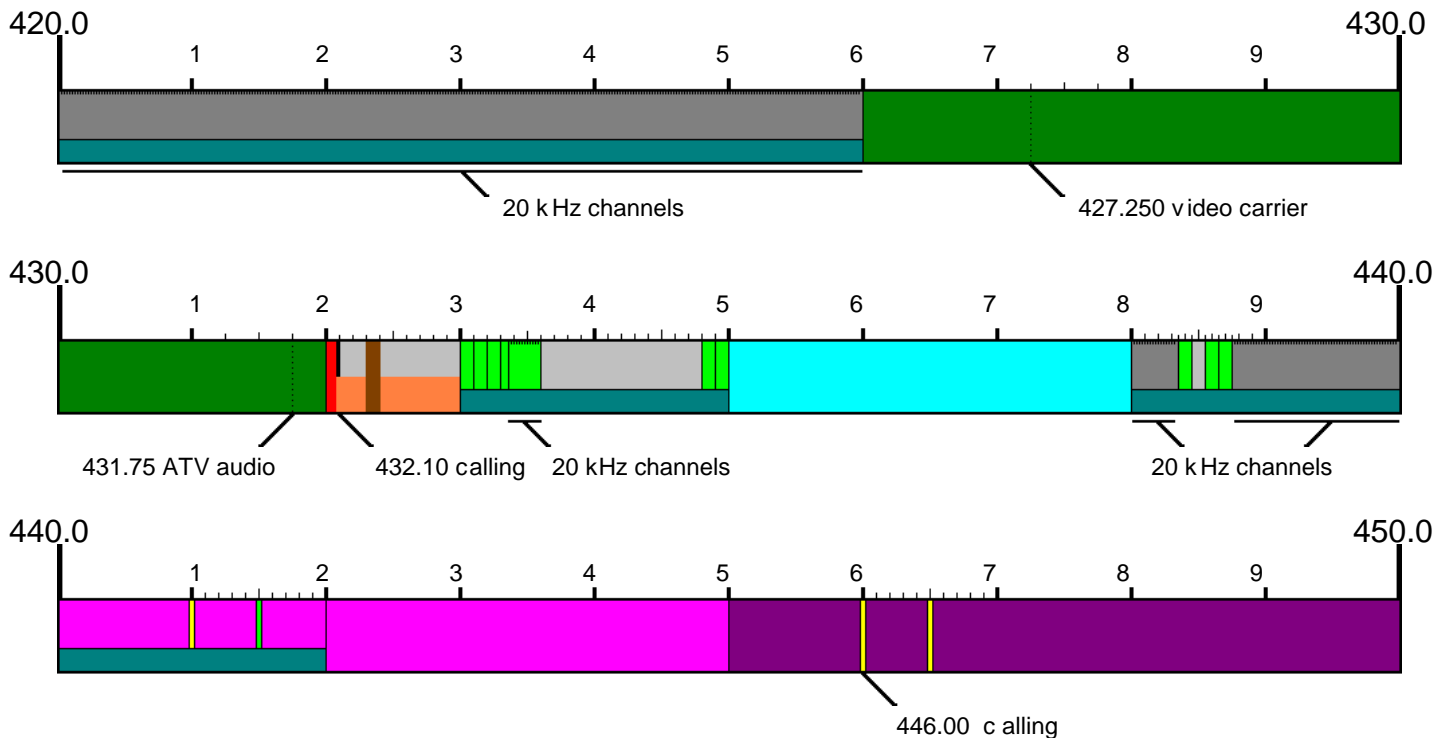

# 70 cm Band Plan for Northern California 420.0 - 450.0 MHz

	All Mode and Experimental		Links and Auxiliary
	Amateur fast-scan TV (ATV)		Repeater Input
	Beacon		Repeater Output
	CW		Satellite
	Digital		Weak Signal
	Earth-Moon-Earth (EME)		Differs from ARRL plan
	FM Simplex		

25 kHz channel spacing 440.0 - 450.0 MHz

Links, Auxiliary, and digital are 20 kHz wide channels except as noted

ATV is a single 6 MHz wide simplex channel

Weak Signal, Satellite, and All Mode segments are not channelized

**1 ATV channel**

427.25 (video carrier)  
 431.75 (audio carrier)

**22 Digital channels**

433.05 (100 kHz)      433.51  
 433.15 (100 kHz)      433.53  
 433.25 (100 kHz)      433.55  
 433.33 (60 kHz)        433.57  
 433.37                    433.59  
 433.39                    434.85 (100 kHz)  
 433.41                    434.95 (100 kHz)  
 433.43                    438.40 (100 kHz)  
 433.45                    438.60 (100 kHz)  
 433.47                    438.70 (100 kHz)  
 433.49                    441.50