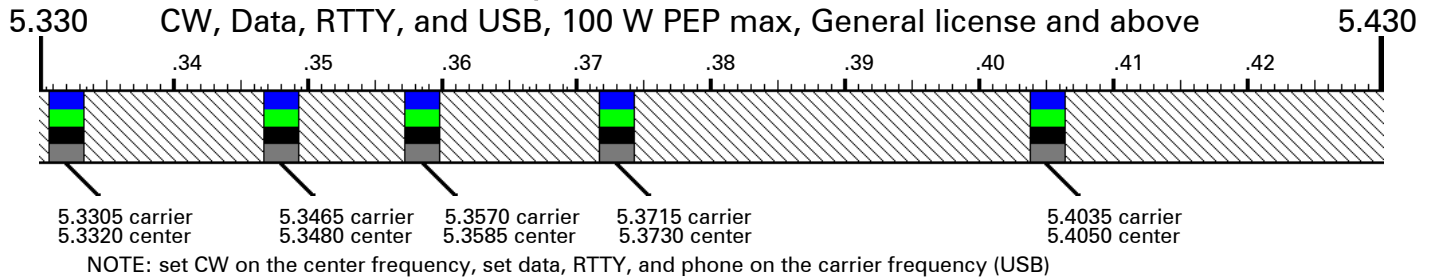

HF Band Plan

80 M, 3.500 - 4.000 MHz

60 M, 5.330 - 5.407 MHz

40 M, 7.000 - 7.300 MHz

30 M, 10.100 - 10.150 MHz

20 M, 14.000 - 14.350 MHz

<ul style="list-style-type: none"> AM Beacons NCDXF Beacons CW Digital (RTTY, data) Digital Automatically controlled Image (FAX, SSTV) FM Simplex 	<ul style="list-style-type: none"> Guard band (no TX) Phone (non-FM, SSB) Repeater input Repeater Output Satellite (downlinks) Modes up to 500 Hz wide Modes up to 2.7 kHz wide Modes up to 6 kHz wide
---	--