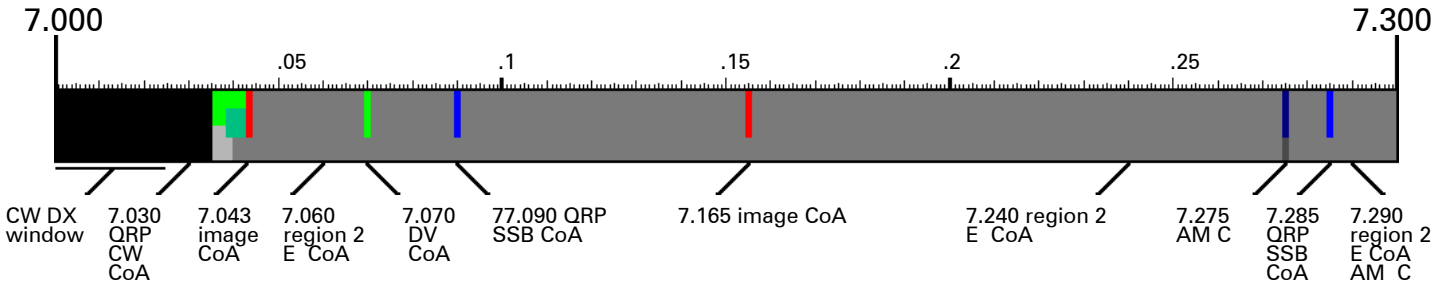

HF Band Plan

80 M, 3.500 - 4.000 MHz

60 M, 5.330 - 5.407 MHz

40 M, 7.000 - 7.300 MHz

30 M, 10.100 - 10.150 MHz

20 M, 14.000 - 14.350 MHz

<ul style="list-style-type: none"> AM Beacons NCDXF Beacons CW Digital (RTTY, data) Digital Automatically controlled Image (FAX, SSTV) FM Simplex 	<ul style="list-style-type: none"> Guard band (no TX) Phone (non-FM, SSB) Repeater input Repeater Output Satellite (downlinks) Modes up to 500 Hz wide Modes up to 2.7 kHz wide Modes up to 6 kHz wide
---	--

CoA – Center of Activity
DV – Digital Voice

C – Calling
E – Emergency communications

References: IARU, HF band plan for region 2, effective Jan. 1, 2008 <www.iau-r2.org/band-plan>
ARRL <www.arrl.org>
Beacons: NCDXF <www.ncdxf.org/beacons.html>