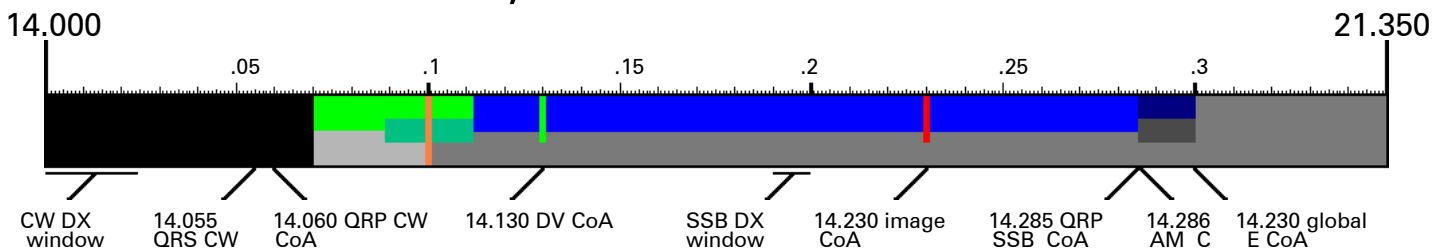

HF Band Plan

80 M, 3.500 - 4.000 MHz

60 M, 5.330 - 5.407 MHz

40 M, 7.000 - 7.300 MHz

30 M, 10.100 - 10.150 MHz

20 M, 14.000 - 14.350 MHz

<ul style="list-style-type: none"> AM Beacons NCDXF Beacons CW Digital (RTTY, data) Digital Automatically controlled Image (FAX, SSTV) FM Simplex 	<ul style="list-style-type: none"> Guard band (no TX) Phone (non-FM, SSB) Repeater input Repeater Output Satellite (downlinks) Modes up to 500 Hz wide Modes up to 2.7 kHz wide Modes up to 6 kHz wide
---	--