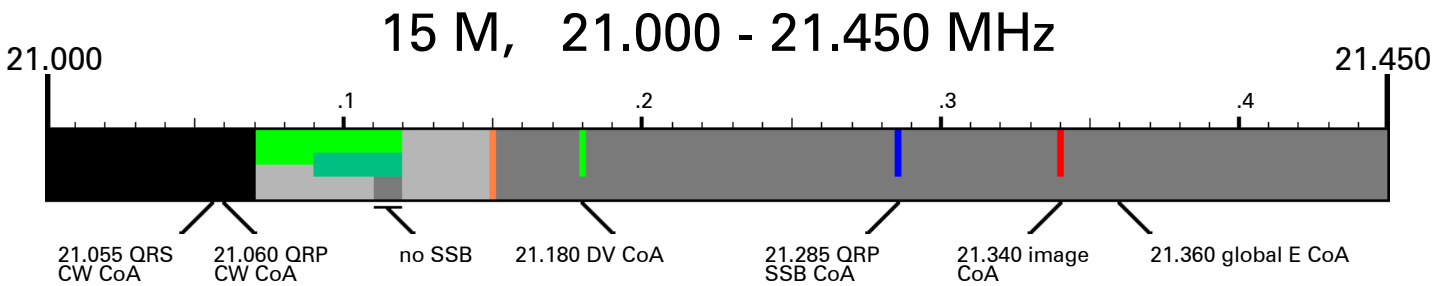

HF Band Plan

80 M, 3.500 - 4.000 MHz

60 M, 5.330 - 5.407 MHz

40 M, 7.000 - 7.300 MHz

30 M, 10.100 - 10.150 MHz

20 M, 14.000 - 14.350 MHz

<ul style="list-style-type: none"> AM Beacons NCDXF Beacons CW Digital (RTTY, data) Digital Automatically controlled Image (FAX, SSTV) FM Simplex 	<ul style="list-style-type: none"> Guard band (no TX) Phone (non-FM, SSB) Repeater input Repeater Output Satellite (downlinks) Modes up to 500 Hz wide Modes up to 2.7 kHz wide Modes up to 6 kHz wide
---	--