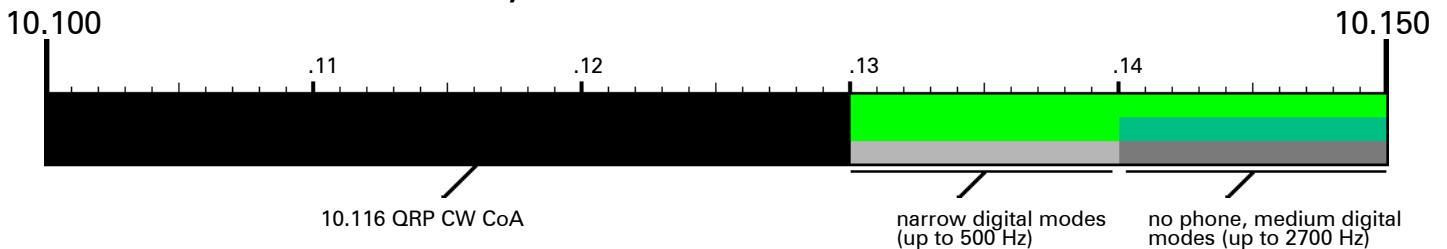

HF Band Plan

80 M, 3.500 - 4.000 MHz

60 M, 5.330 - 5.407 MHz

40 M, 7.000 - 7.300 MHz

30 M, 10.100 - 10.150 MHz

20 M, 14.000 - 14.350 MHz

<ul style="list-style-type: none"> AM Beacons NCDXF Beacons CW Digital (RTTY, data) Digital Automatically controlled Image (FAX, SSTV) FM Simplex 	<ul style="list-style-type: none"> Guard band (no TX) Phone (non-FM, SSB) Repeater input Repeater Output Satellite (downlinks) Modes up to 500 Hz wide Modes up to 2.7 kHz wide Modes up to 6 kHz wide
---	--