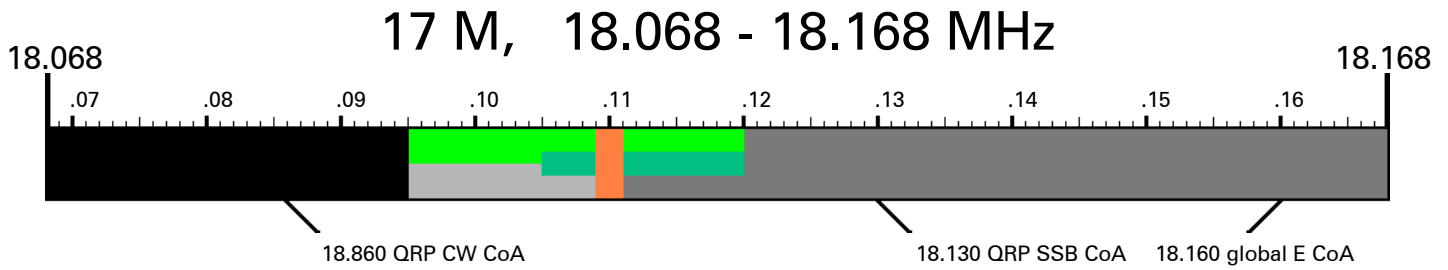

HF Band Plan

80 M, 3.500 - 4.000 MHz

60 M, 5.330 - 5.407 MHz

40 M, 7.000 - 7.300 MHz

30 M, 10.100 - 10.150 MHz

20 M, 14.000 - 14.350 MHz

<ul style="list-style-type: none"> AM Beacons NCDXF Beacons CW Digital (RTTY, data) Digital Automatically controlled Image (FAX, SSTV) FM Simplex 	<ul style="list-style-type: none"> Guard band (no TX) Phone (non-FM, SSB) Repeater input Repeater Output Satellite (downlinks) Modes up to 500 Hz wide Modes up to 2.7 kHz wide Modes up to 6 kHz wide
---	--