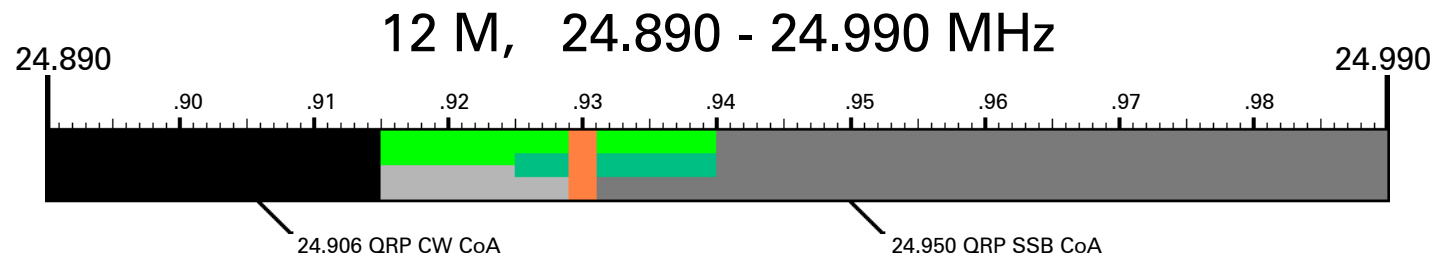

HF Band Plan

80 M, 3.500 - 4.000 MHz

60 M, 5.330 - 5.407 MHz

40 M, 7.000 - 7.300 MHz

30 M, 10.100 - 10.150 MHz

20 M, 14.000 - 14.350 MHz

<ul style="list-style-type: none"> AM Beacons NCDXF Beacons CW Digital (RTTY, data) Digital Automatically controlled Image (FAX, SSTV) FM Simplex 	<ul style="list-style-type: none"> Guard band (no TX) Phone (non-FM, SSB) Repeater input Repeater Output Satellite (downlinks) Modes up to 500 Hz wide Modes up to 2.7 kHz wide Modes up to 6 kHz wide
---	--