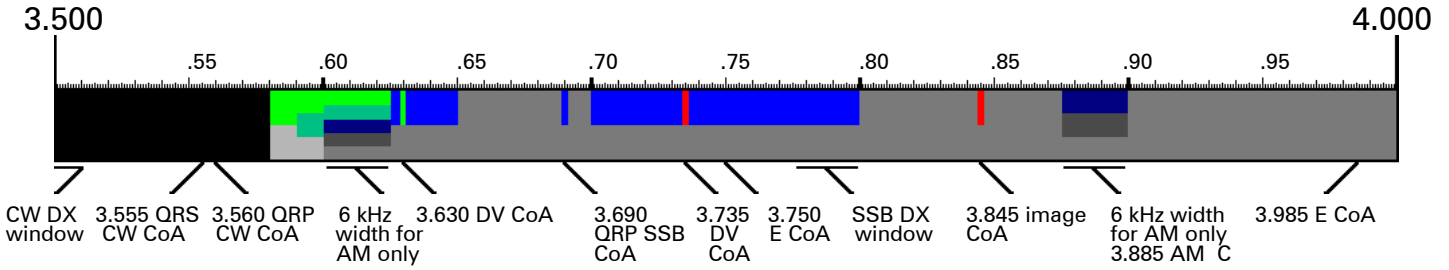

HF Band Plan

80 M, 3.500 - 4.000 MHz

60 M, 5.330 - 5.407 MHz

40 M, 7.000 - 7.300 MHz

30 M, 10.100 - 10.150 MHz

20 M, 14.000 - 14.350 MHz

<ul style="list-style-type: none"> AM Beacons NCDXF Beacons CW Digital (RTTY, data) Digital Automatically controlled Image (FAX, SSTV) FM Simplex 	<ul style="list-style-type: none"> Guard band (no TX) Phone (non-FM, SSB) Repeater input Repeater Output Satellite (downlinks) Modes up to 500 Hz wide Modes up to 2.7 kHz wide Modes up to 6 kHz wide
---	--