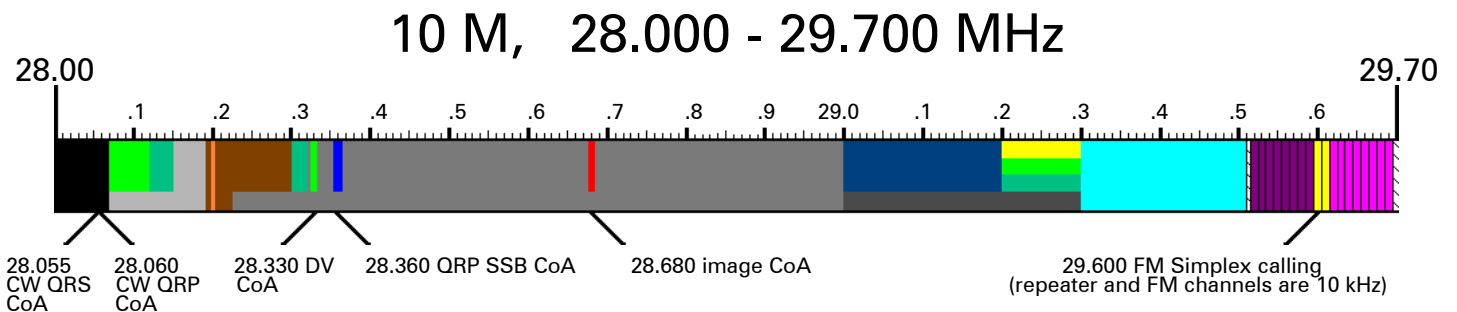

HF Band Plan

80 M, 3.500 - 4.000 MHz

60 M, 5.330 - 5.407 MHz

40 M, 7.000 - 7.300 MHz

30 M, 10.100 - 10.150 MHz

20 M, 14.000 - 14.350 MHz

<ul style="list-style-type: none"> AM Beacons NCDXF Beacons CW Digital (RTTY, data) Digital Automatically controlled Image (FAX, SSTV) FM Simplex 	<ul style="list-style-type: none"> Guard band (no TX) Phone (non-FM, SSB) Repeater input Repeater Output Satellite (downlinks) Modes up to 500 Hz wide Modes up to 2.7 kHz wide Modes up to 6 kHz wide
---	--

CoA – Center of Activity
DV – Digital Voice

C – Calling
E – Emergency communications

References: IARU, HF band plan for region 2, effective Jan. 1, 2008 <www.iau-r2.org/band-plan>
ARRL <www.arrl.org>
Beacons: NCDXF <www.ncdxf.org/beacons.html>