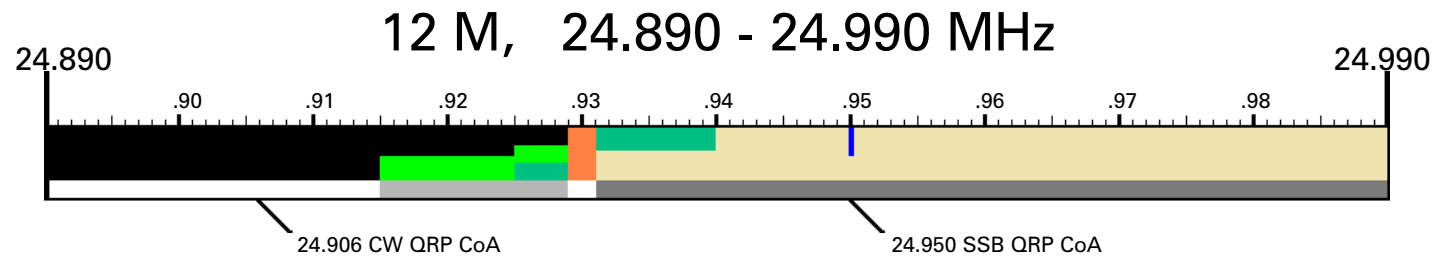

AM (6 kHz bandwidth exception)	Guard band (no TX)
Beacons	Phone (non-FM, SSB)
NCDXF Beacons	Repeater input (FM, DV)
CW	Repeater Output (FM, DV)
Digital (RTTY, data)	Satellite (downlinks)
Digital Automatically controlled	200 Hz bandwidth
Image (FAX, SSTV)	500 Hz bandwidth
FM Simplex	2.7 kHz bandwidth
All Modes	6 kHz bandwidth

CoA – Center of Activity   C – Calling   DV – Digital Voice   E – Emergency

References: IARU, HF band plan for region 2, effective Oct. 14, 2016 www.iaru-r2.org/band-plan
ARRL www.arrl.org
Beacons: NCDXF www.ncdxf.org/beacons.html