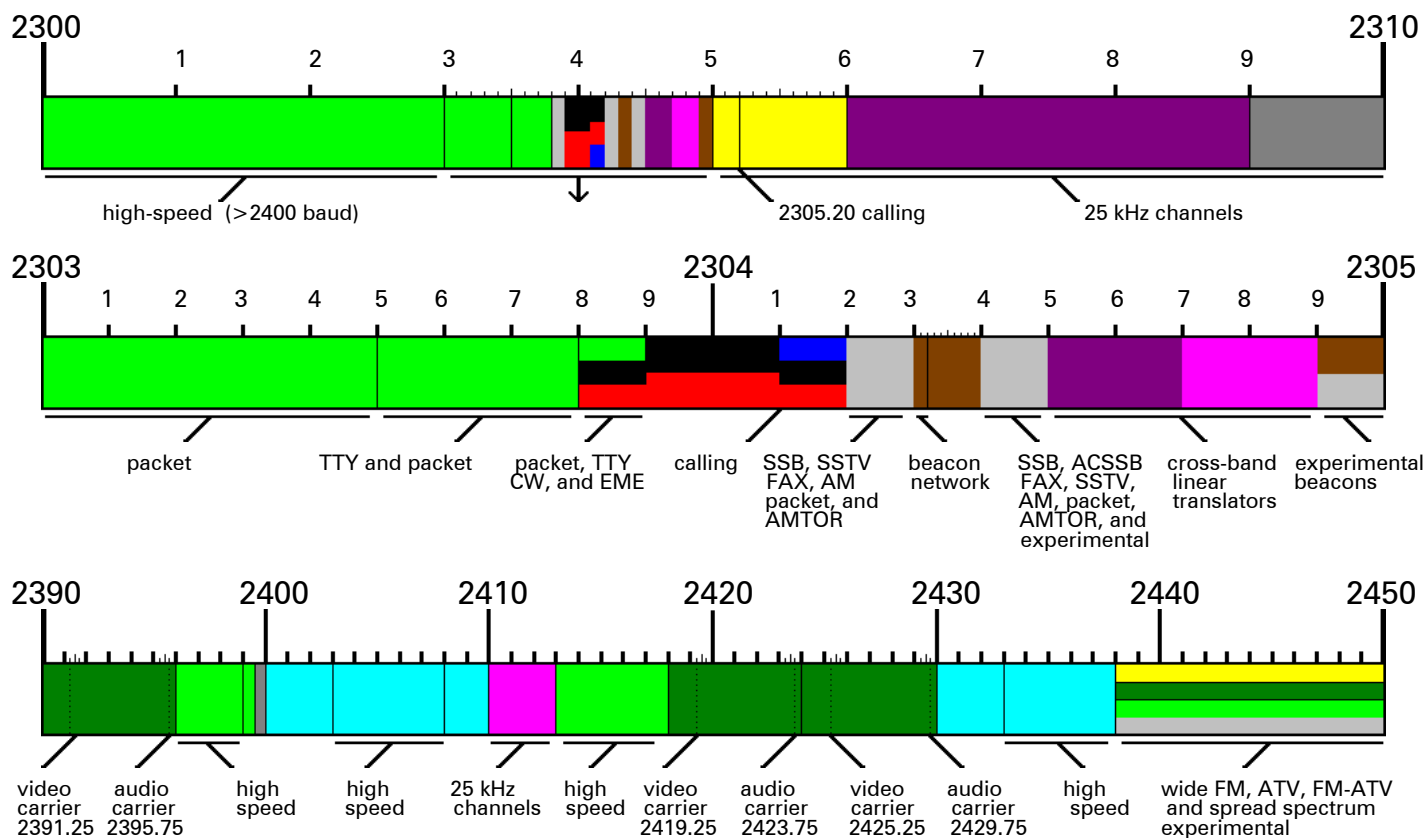

13 cm Band Plan for Northern California

2300 - 2310 MHz

2390 - 2450 MHz

25 kHz spacing for narrow band channels
High Speed data rate is more than 2400 baud

For general Amateur Radio, see ARRL (www.arrl.org)
For repeaters, see NARCC (www.narcc.org)
For satellites, see AMSAT (www.amsat.org)