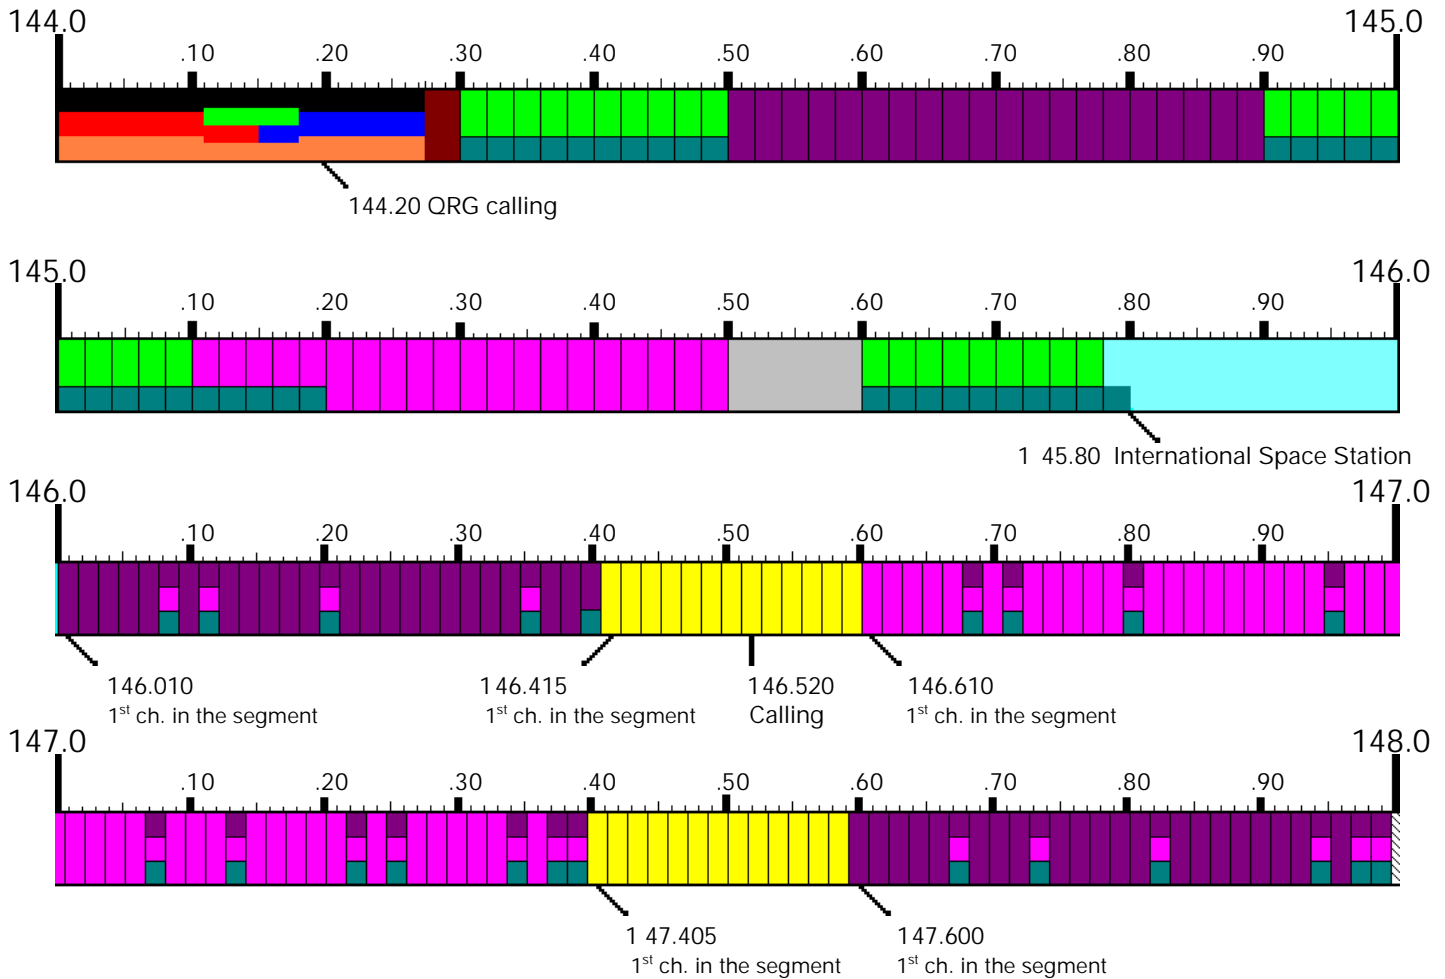

# 2 meter Band Plan for Northern California 144.0 - 148.0 MHz

■ All Mode and Experimental	■ Repeater Input
■ Beacon	■ Repeater Output
■ CW	■ Satellite
■ Digital	■ SSB
■ Earth-Moon-Earth (EME)	■ Weak Signal
■ FM Simplex	■ Differs from ARRL plan

20 kHz channel spacing in 144.0 - 146.0 MHz

15 kHz channel spacing in 146.0 - 148.0 MHz

In the ARRL plan all channels are 20 kHz, and there are other differences.

For general Amateur Radio, see ARRL ([www.arrl.org](http://www.arrl.org))

### 20 Repeater pairs 20 kHz spacing

Output	Input
145.11	144.51
145.13	144.53
145.15	144.55
145.17	144.57
145.19	144.59
145.21	144.61
145.23	144.63
145.25	144.65
145.27	144.67
145.29	144.69
145.31	144.71
145.33	144.73
145.35	144.75
145.37	144.77
145.39	144.79
145.41	144.81
145.43	144.83
145.45	144.85
145.47	144.87
145.49	144.89

### 64 Repeater pairs 15 kHz spacing

Output	Input	Output	Input	Output	Input	Output	Input
146.085	146.685	146.880	146.280	147.195	147.795		
146.115	146.715	146.895	146.295	147.210	147.810		
146.205	146.805	146.910	146.310	147.225	147.825		
146.355	146.955	146.925	146.325	147.240	147.840		
		146.940	146.340	147.255	147.855		
146.610	146.010	146.955	146.355	147.270	147.870		
146.625	146.025	146.970	146.370	147.285	147.885		
146.640	146.040	146.985	146.385	147.300	147.900		
146.655	146.055	147.000	146.400	147.315	147.915		
146.670	146.070			147.330	147.930		
146.685	146.085	147.000	147.600	147.345	147.945		
146.700	146.100	147.015	147.615	147.360	147.960		
146.715	146.115	147.030	147.630	147.375	147.975		
146.730	146.130	147.045	147.645	147.390	147.990		
146.745	146.145	147.060	147.660				
146.760	146.160	147.075	147.675	147.675	147.075		
146.775	146.175	147.090	147.690	147.735	147.135		
146.790	146.190	147.105	147.705	147.825	147.225		
146.805	146.205	147.120	147.720	147.855	147.255		
146.820	146.220	147.135	147.735	147.945	147.345		
146.835	146.235	147.150	147.750	147.975	147.375		
146.850	146.250	147.165	147.765	147.990	147.390		
146.865	146.265	147.180	147.780				