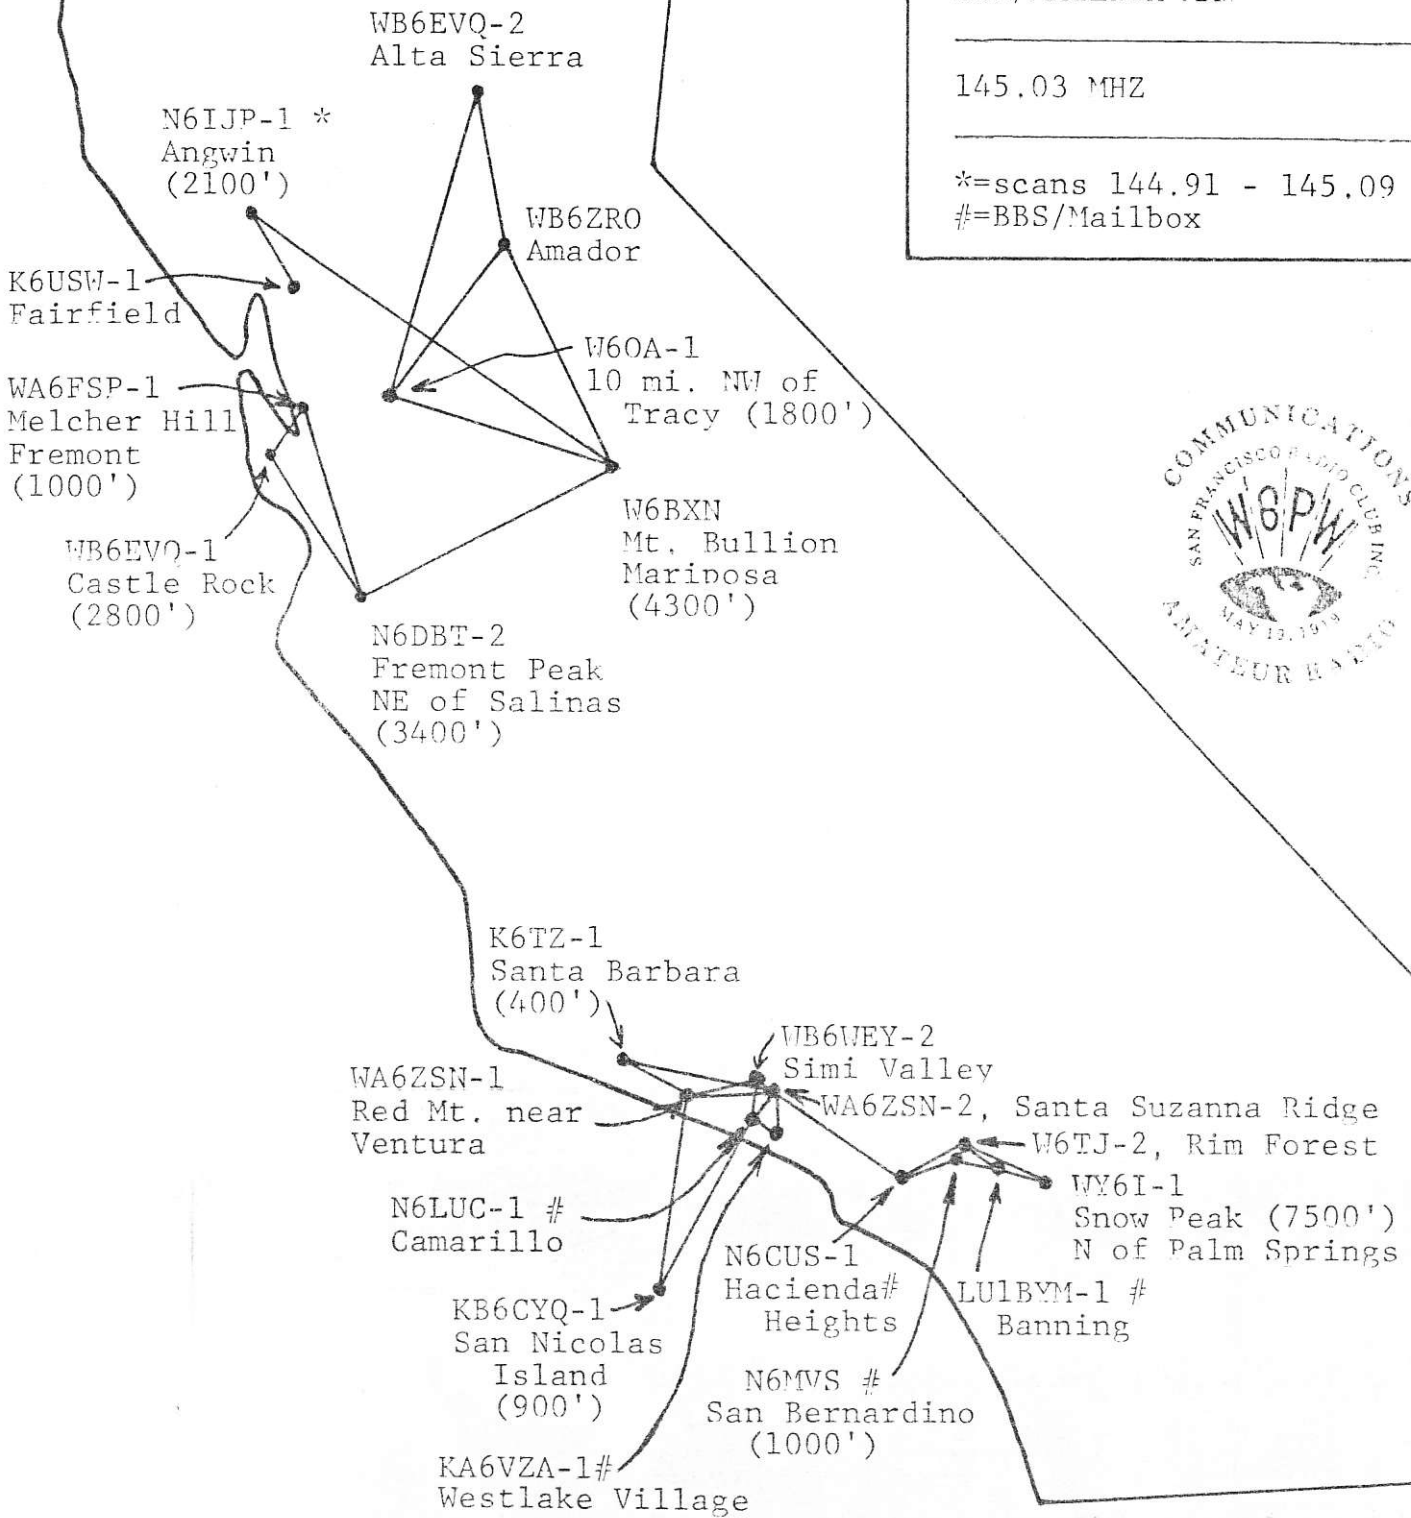

PACKET RADIO
DIGIPEATER AND
BBS/MAILBOX MAP

145.03 MHZ

*=scans 144.91 - 145.09
#=BBS/Mailbox