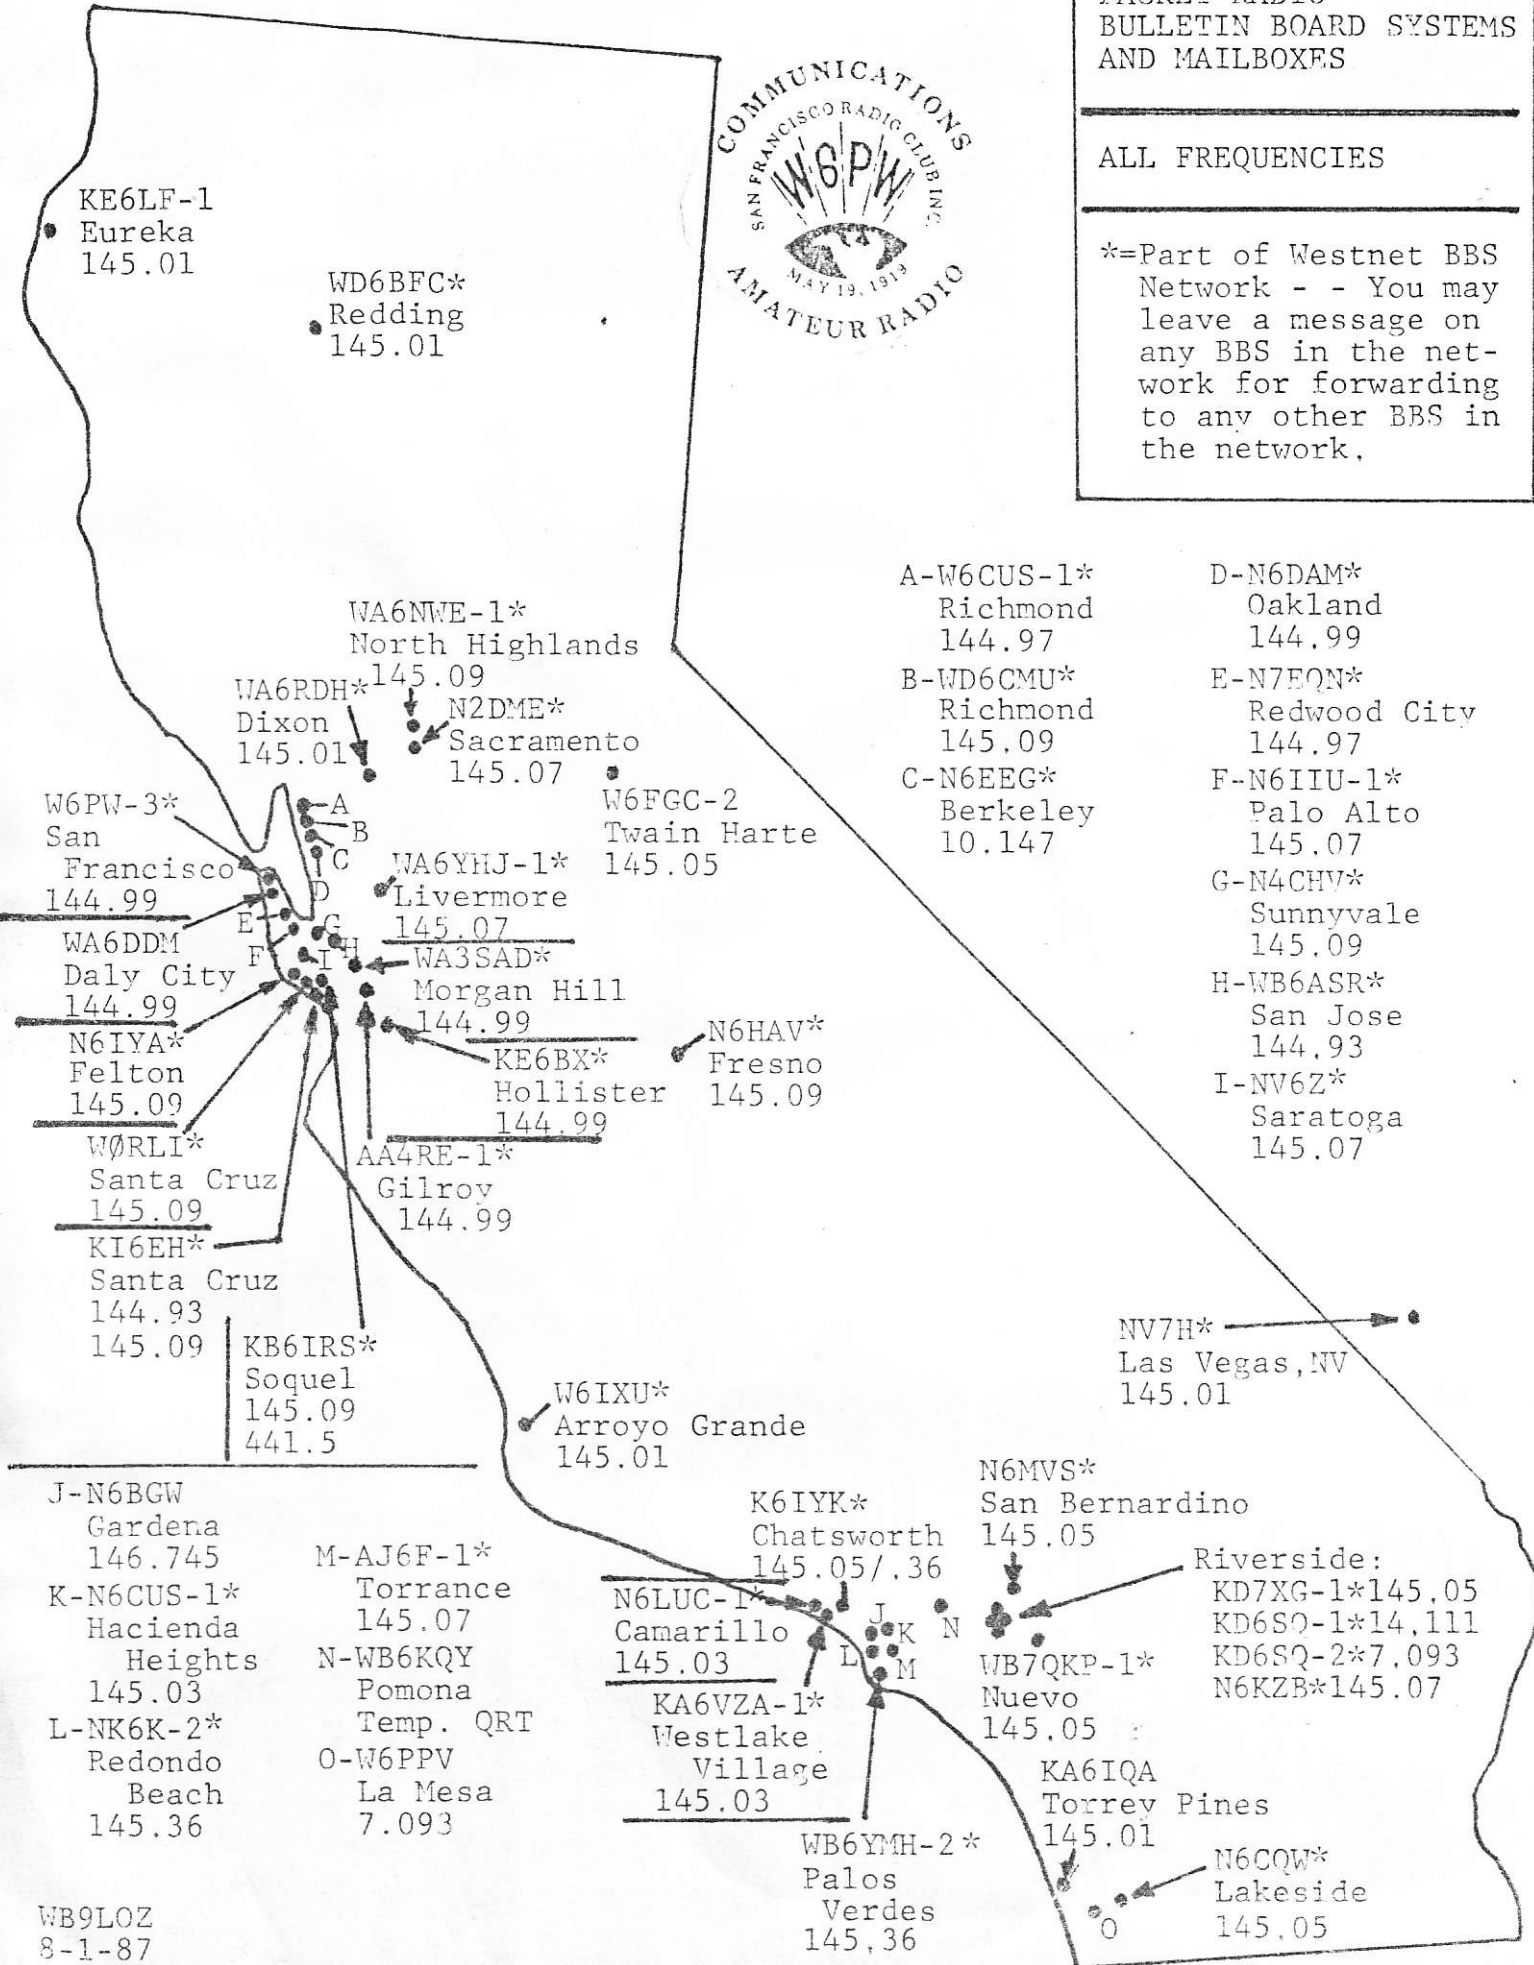

PACKET RADIO
BULLETIN BOARD SYSTEMS
AND MAILBOXES

ALL FREQUENCIES

*=Part of Westnet BBS Network - - You may leave a message on any BBS in the network for forwarding to any other BBS in the network.

KE6LF-1
Eureka
145.01

WD6BFC*
Redding
145.01

WA6NWE-1*
North Highlands
145.09

WA6RDH*
Dixon
145.01

N2DME*
Sacramento
145.07

W6PW-3*
San Francisco
144.99

W6FGC-2
Twain Harte
145.05

WA6YHJ-1*
Livermore
145.07

WA6DDM
Daly City
144.99

WA3SAD*
Morgan Hill
144.99

N6IYA*
Felton
145.09

KE6BX*
Hollister
144.99

N6HAV*
Fresno
145.09

W0RLI*
Santa Cruz
145.09

AA4RE-1*
Gilroy
144.99

KI6EH*
Santa Cruz
144.93

KB6IRS*
Soquel
145.09
441.5

W6IXU*
Arroyo Grande
145.01

NV7H*
Las Vegas, NV
145.01

J-N6BGW
Gardena
146.745

K6IYK*
Chatsworth
145.05/.36

N6MVS*
San Bernardino
145.05

K-N6CUS-1*
Hacienda Heights
145.03

M-AJ6F-1*
Torrance
145.07

N6LUC-1*
Camarillo
145.03

Riverside:
KD7XG-1*145.05
KD6SQ-1*14.111
KD6SQ-2*7.093
N6KZB*145.07

L-NK6K-2*
Redondo Beach
145.36

N-WB6KQY
Pomona
Temp. QRT

KA6VZA-1*
Westlake Village
145.03

WB7QKP-1*
Nuevo
145.05

O-W6PPV
La Mesa
7.093

KA6IQA
Torrey Pines
145.01

WB6YMH-2*
Palos Verdes
145.36

N6CQW*
Lakeside
145.05