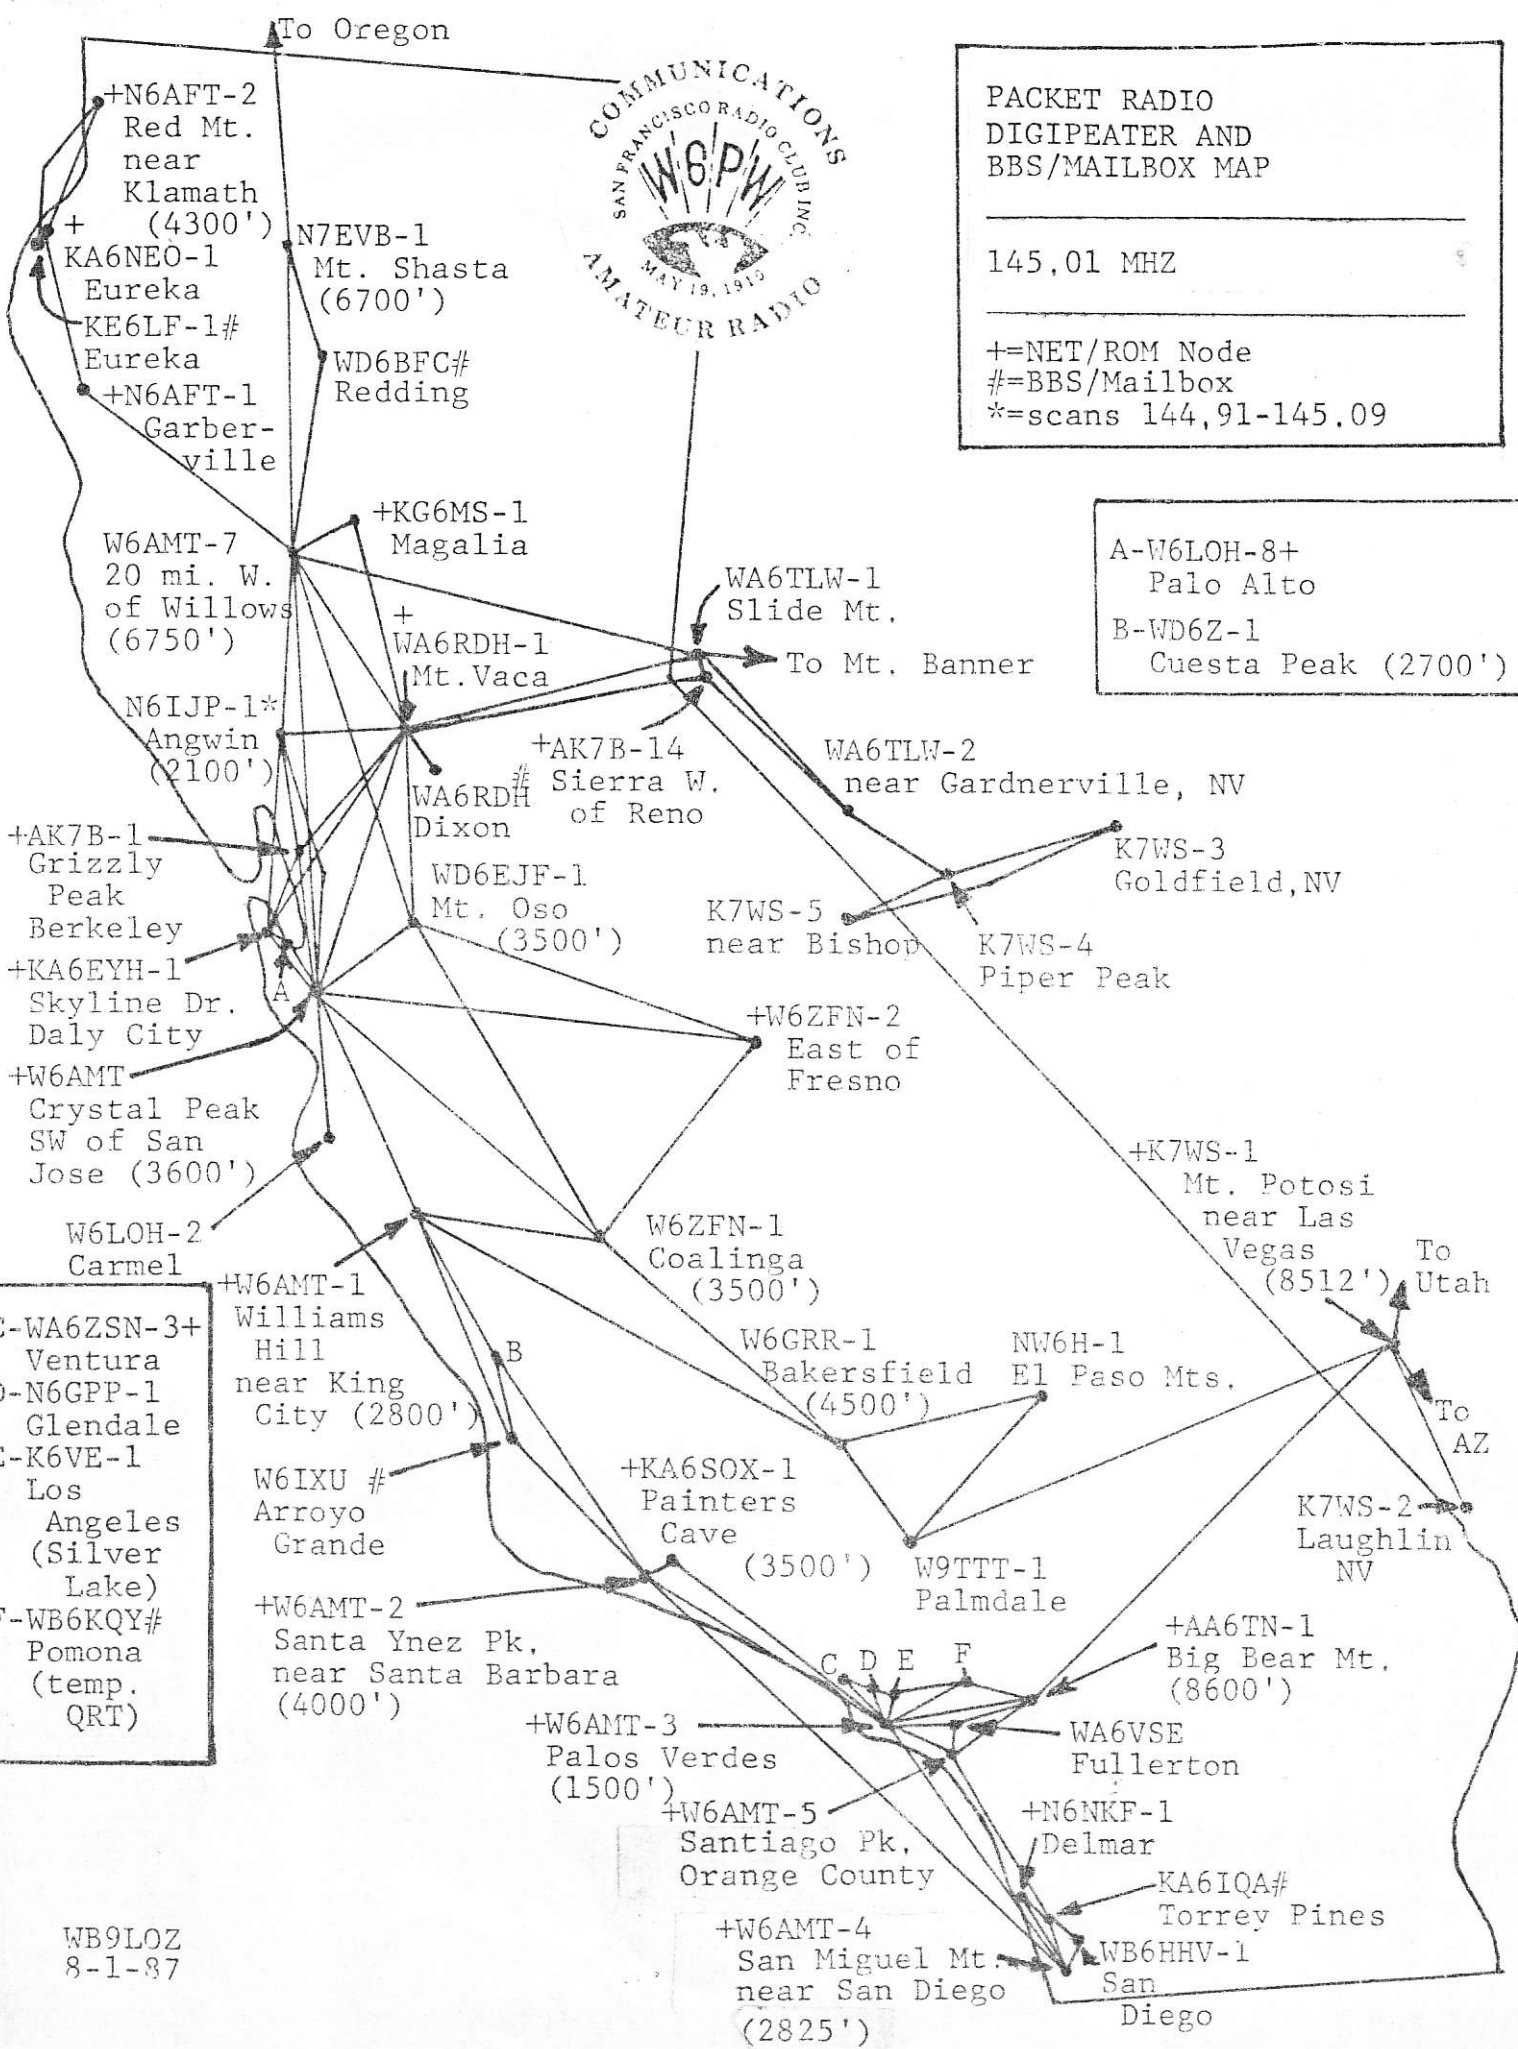

C-WA6ZSN-3+  
Ventura  
D-N6GPP-1  
Glendale  
E-K6VE-1  
Los Angeles  
(Silver Lake)  
F-WB6KQY#  
Pomona  
(temp. QRT)

WB9LOZ  
8-1-87

+W6AMT-4  
San Miguel Mt.  
near San Diego  
(2825')

PACKET RADIO  
DIGIPEATER AND  
BBS/MAILBOX MAP