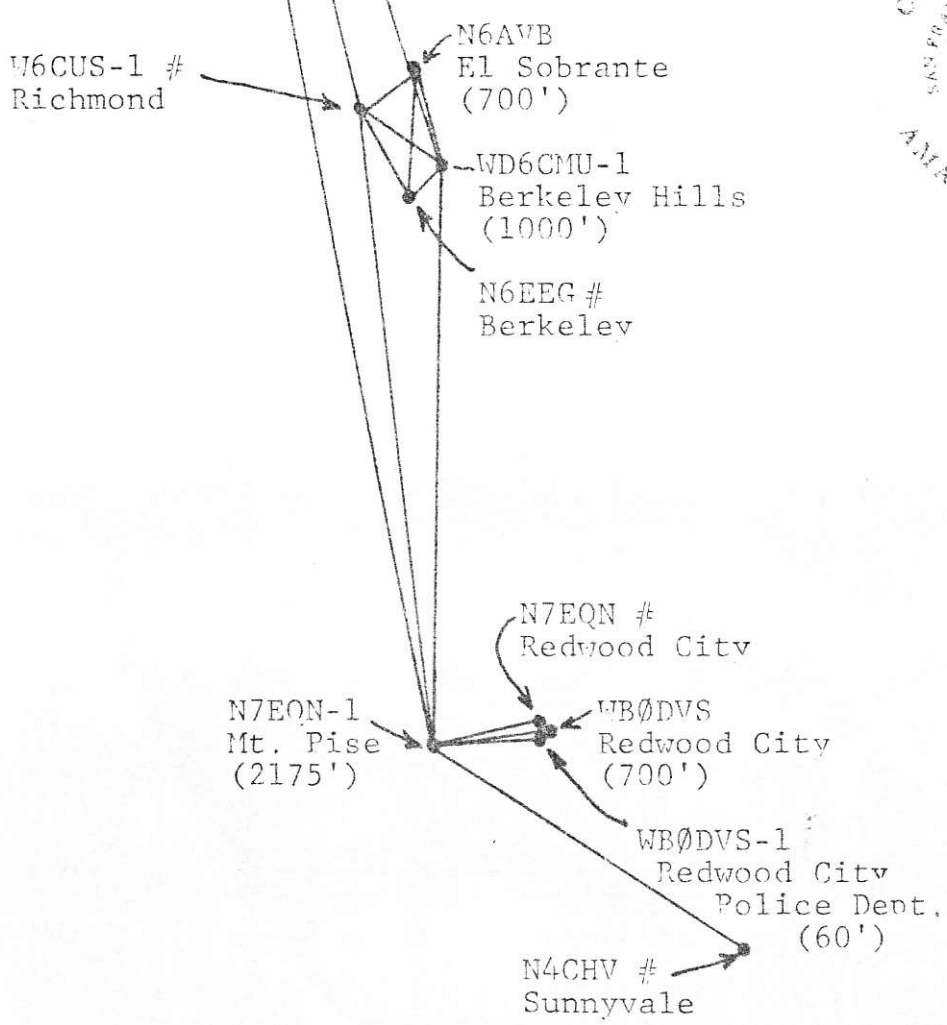

Edited by Larry Kenney, WB9LOZ

8-1-87

Note: Mail to WB9LOZ can be forwarded to.

WB9LOZ @ W6PW-3

N6IJP-1 \*  
Angwin  
(2100')

PACKET RADIO  
DIGIPEATER AND  
BBS/MAILBOX MAP

---

144.97 MHZ

---

\*=scans 144.91 - 145.09  
#=BBS/Mailbox

WB9LOZ  
8-1-87

N6IJP-1 \*  
Angwin  
(2100')

W6PW-1  
San Francisco  
(400')

WA6DDM #  
Daly City

W6PW-3 #  
San Francisco  
(300')

N6DAM #  
Oakland