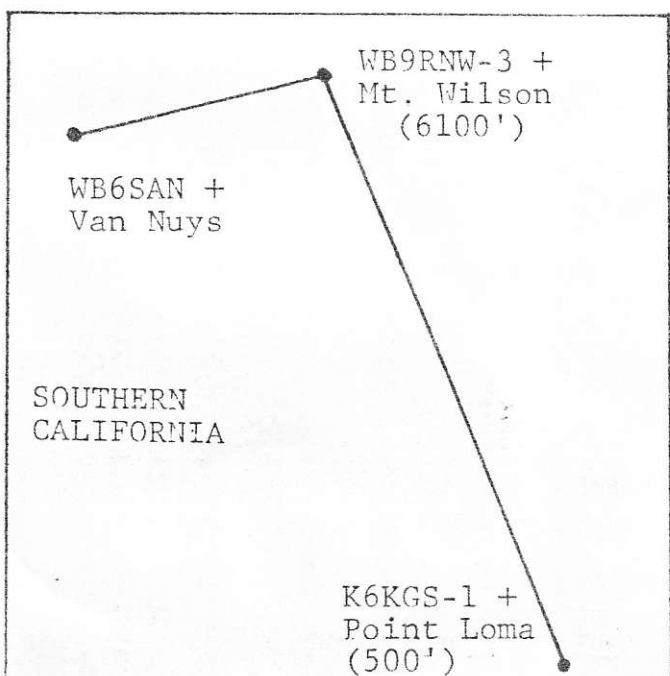

---

\*=scans 144.91 - 145.09  
#=BBS/Mailbox  
+=NET/ROM

WB7UGZ-1  
Mariposa  
Mt. Bullion  
(4300')

WB9RNW-3 +  
Mt. Wilson  
(6100')

WB6SAN +  
Van Nuys

SOUTHERN CALIFORNIA

K6KGS-1 +  
Point Loma  
(500')